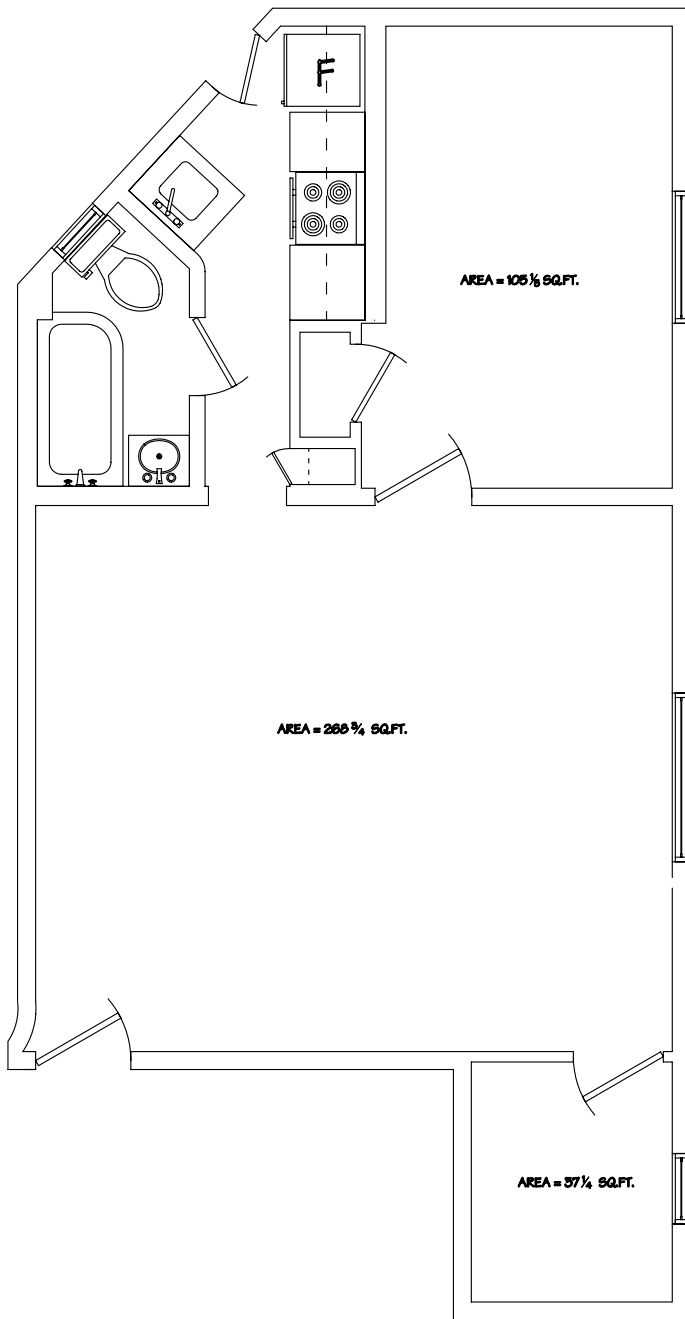

Parc Ave.

Van Horne Ave.

Bernard Ave.

Silver Tractors

David Gordon

Architectural Technologist

Project Name:

5998 Parc Ave.
-Floor Plans-

Scale:
3/16" = 1'-0"

Drawn By:
David Gordon

Drawing Name:
App. 6

Date:
Aug 26, 2004

Revision No.:
0002

Drawing No.

A4